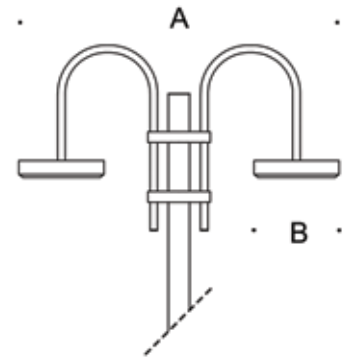

*With its double and single headed model options, Sirius series provide a soft lighting and offers many decorative options for parks, walk ways and public areas.*

IP 65 koruma sınıfı / IP 65 protection class  
 Alüminyum gövde yapısı / Aluminum Body  
 LED aydınlatma armatürü / LED lighting  
 PMMA akrilik difüzör / PMMA acrylic light diffuser  
 Elektrostatik toz boya / Electrostatic powder paint